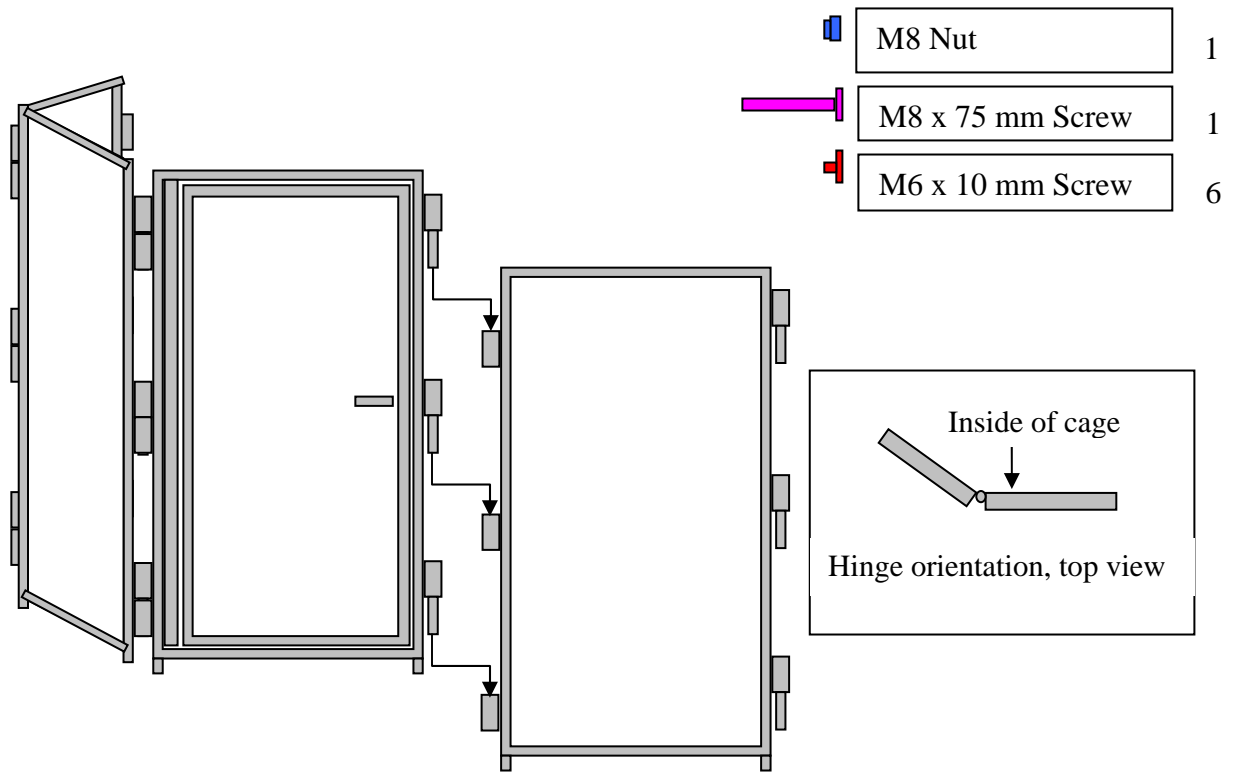

4 foot diameter Garden Aviary assembly diagram

4 foot diameter Garden Aviary