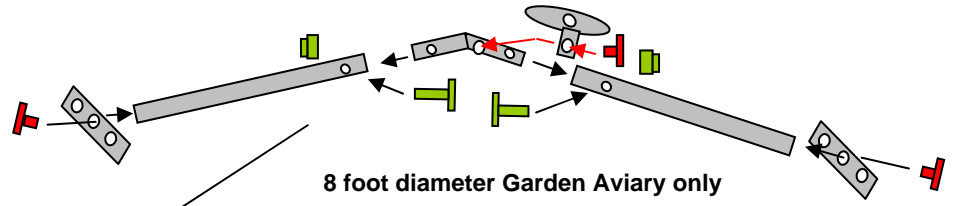

5,6 and 8 foot diameter Garden Aviary assembly diagram

-  M8 Nut
-  M8 x 75 mm Screw
-  M6 Nut
-  M6 x 40 mm Screw
-  M6 x 10 mm Screw

5 foot diameter Garden Aviary

6 foot diameter Garden Aviary

8 foot diameter Garden Aviary only

8 foot diameter Garden Aviary