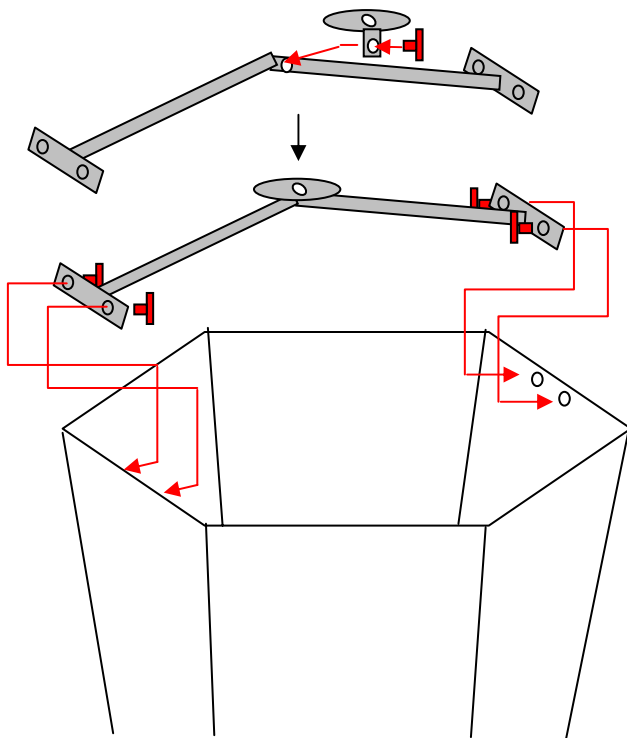

5,6 and 8 foot diameter Garden Aviary assembly diagram

-  M8 Nut
-  M8 x 75 mm Screw
-  M6 Nut
-  M6 x 40 mm Screw
-  M6 x 10 mm Screw

5 foot diameter Garden Aviary

6 foot diameter Garden Aviary

8 foot diameter Garden Aviary only

8 foot diameter Garden Aviary