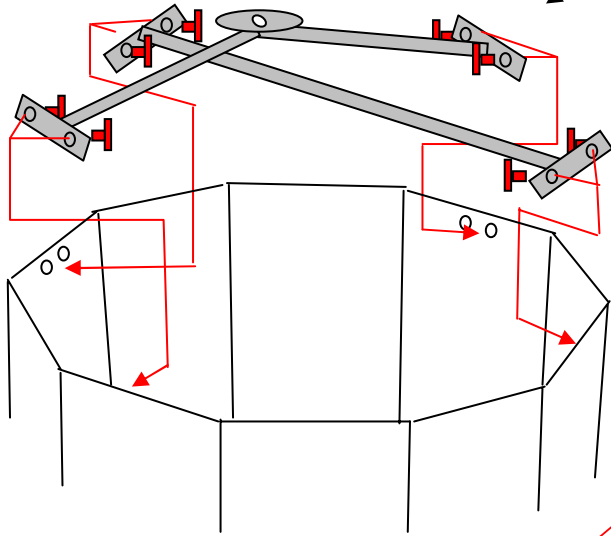

5,6 and 8 foot diameter Garden Aviary assembly diagram

-  M8 Nut
-  M8 x 75 mm Screw
-  M6 Nut
-  M6 x 40 mm Screw
-  M6 x 10 mm Screw

5 foot diameter Garden Aviary

6 foot diameter Garden Aviary

8 foot diameter Garden Aviary only

8 foot diameter Garden Aviary