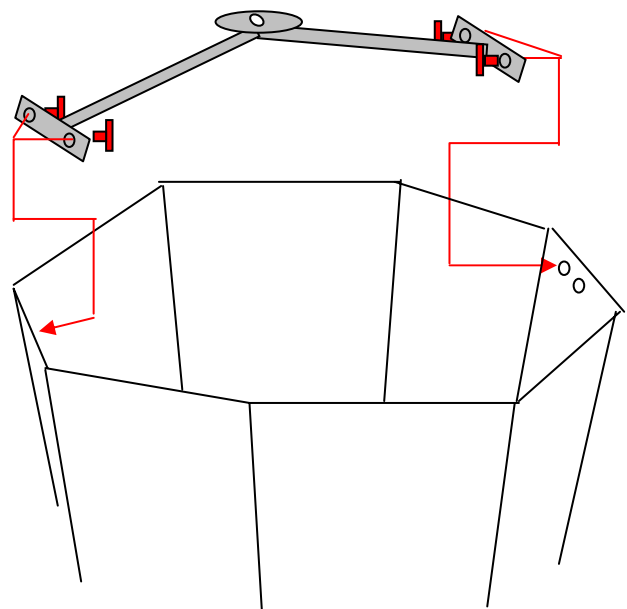

5,6 and 8 foot diameter Garden Aviary assembly diagram

-  M8 Nut
-  M8 x 75 mm Screw
-  M6 Nut
-  M6 x 40 mm Screw
-  M6 x 10 mm Screw

5 foot diameter Garden Aviary

6 foot diameter Garden Aviary

8 foot diameter Garden Aviary only

8 foot diameter Garden Aviary