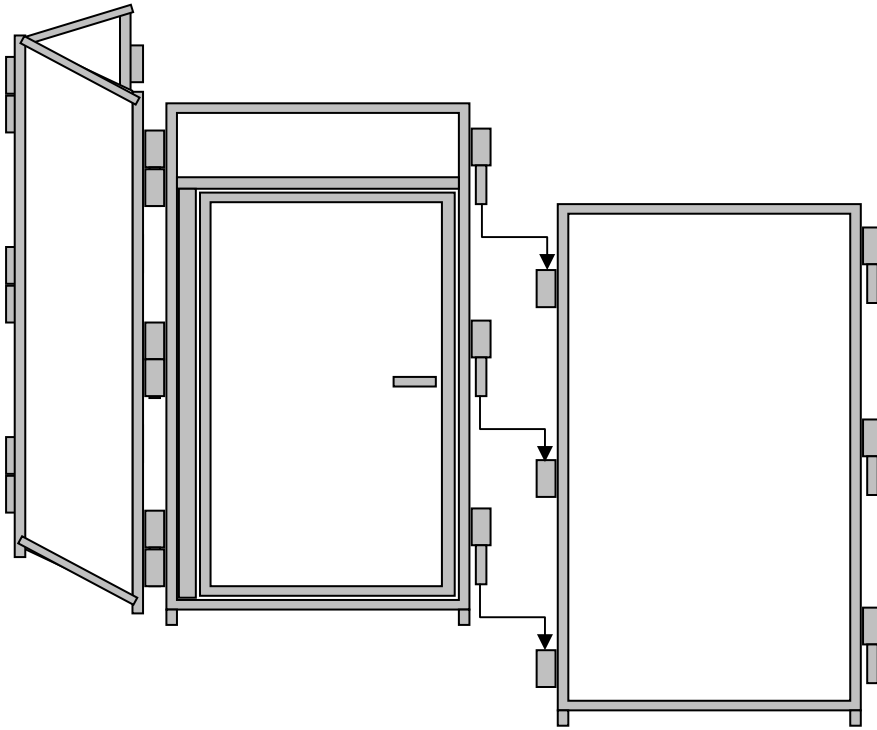

5,6 and 8 foot diameter Garden Aviary assembly diagram

-  M8 Nut
-  M8 x 75 mm Screw
-  M6 Nut
-  M6 x 40 mm Screw
-  M6 x 10 mm Screw

5 foot diameter Garden Aviary

6 foot diameter Garden Aviary

8 foot diameter Garden Aviary only

8 foot diameter Garden Aviary