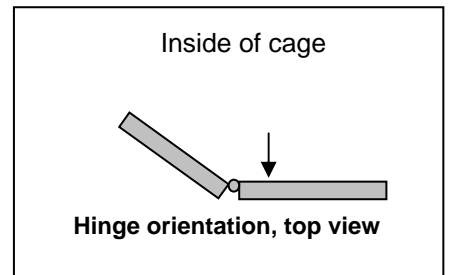

5,6 and 8 foot diameter Garden Aviary assembly diagram

-  M8 Nut
-  M8 x 75 mm Screw
-  M6 Nut
-  M6 x 40 mm Screw
-  M6 x 10 mm Screw

5 foot diameter Garden Aviary

6 foot diameter Garden Aviary

8 foot diameter Garden Aviary only

8 foot diameter Garden Aviary