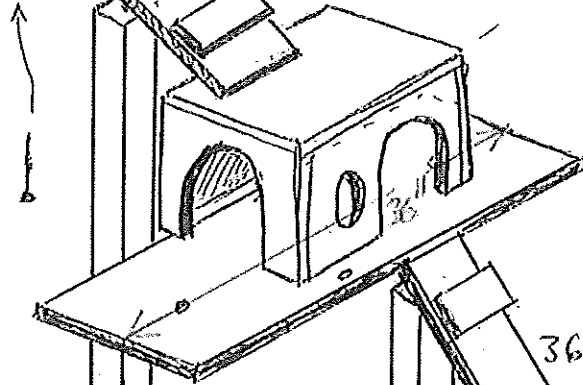

FEET AND LEVELS - SMOOTH SIDE UP

1 3/4" WOOD SCREW  
FOR ATTACHING  
HIDE OUTS

HINGE SCREWS

FOR  
ATTACHING  
4x4  
SUPPORTS