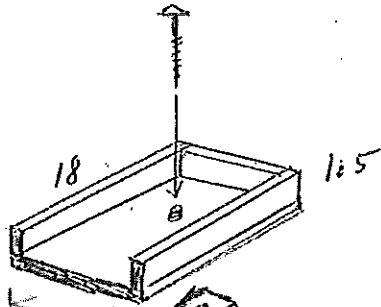

FEET AND LEVELS - SMOOTH SIDE UP

1 3/4" WOOD SCREW  
FOR ATTACHING  
HIDE OUTS

HINGE SCREWS

FOR  
ATTACHING  
4x4  
SUPPORTS